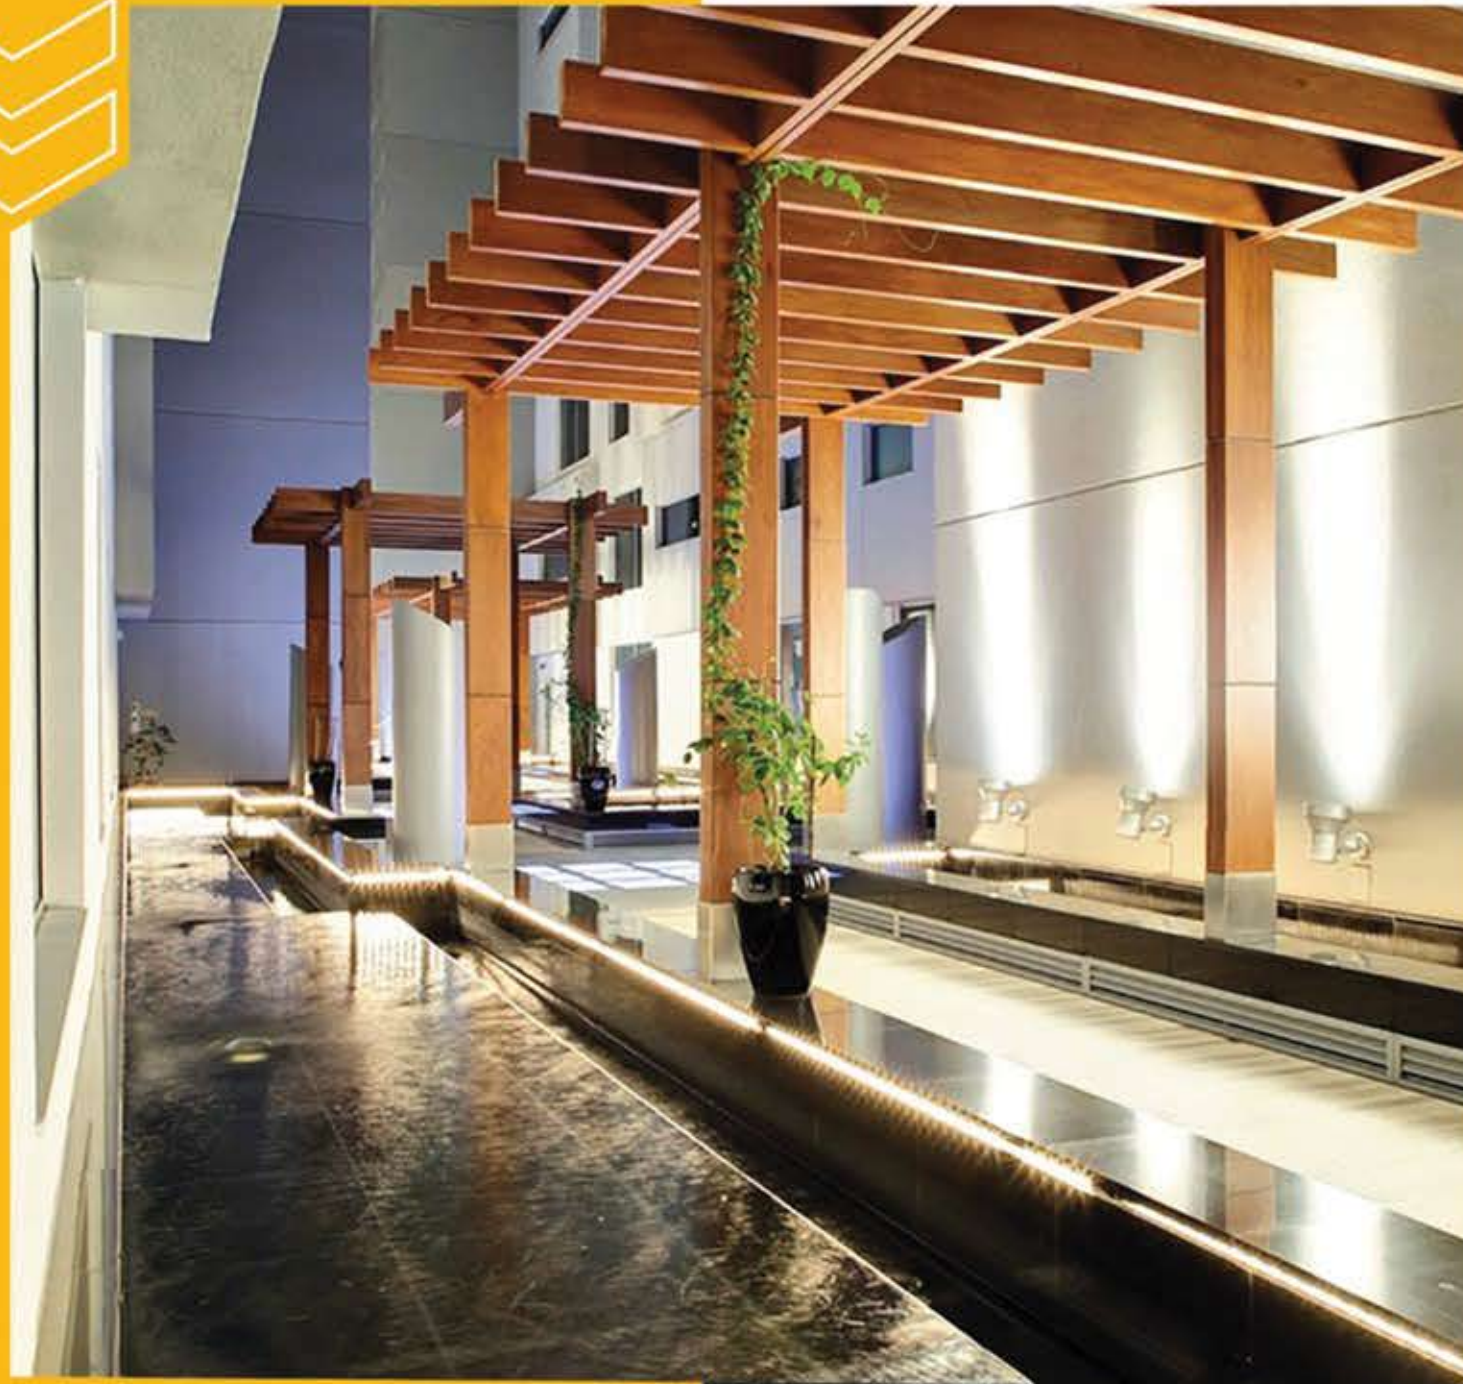

WALL WASHER LIGHT

FEATURES :

- LED alternative to conventional lamps.
- Contains no mercury or other hazardous Substances.
- No filaments or glass components.
- Full cut-off with no wasted light above the fixture.