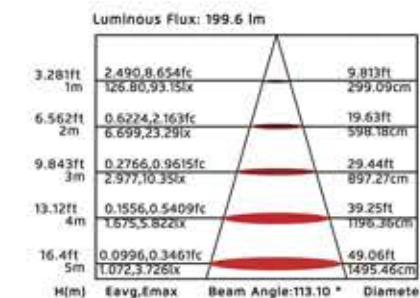

PRODUCT BENEFITS :

- Variable use at Direct Current and Alternating Current.
- Good all-around Light Emission.
- Ideal for Decorative and Free-burning Applications.
- Long Life Time of up to 30.000 H.