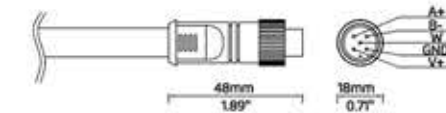

LINEAR PROFILE

DATA SHEET

Male

Female

Notes: All components can be customized.

WARRANTY

3 - 5 YEARS

FEATURES :