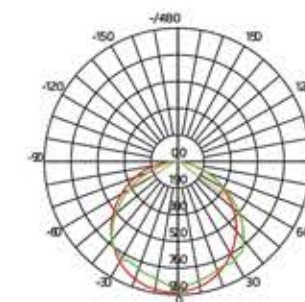

LINEAR PROFILE

FEATURES :

- LED alternative to conventional lamps.
- Contains no mercury or other hazardous Substances.
- No filaments or glass components.
- Full cut-off with no wasted light above the fixture.