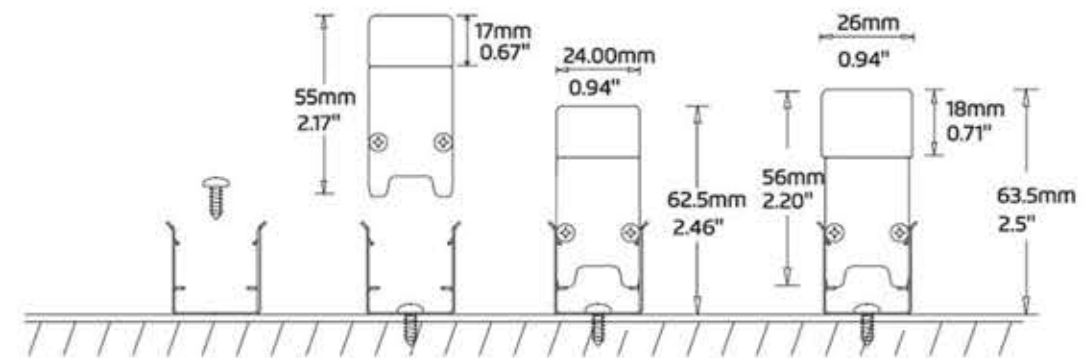

Details:

Notes: All components can be customized.

WARRANTY

3 - 5 YEARS

PRODUCT BENEFITS :

- Variable use at Direct Current and Alternating Current.
- Good all-around Light Emission.
- Ideal for Decorative and Free-burning Applications.
- Long Life Time of up to 30.000 H.