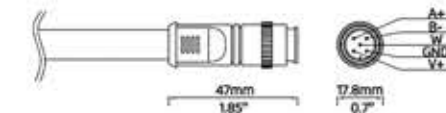

LINEAR PROFILE

DATA SHEET

Male

Female

Notes: All components can be customized.

WARRANTY

3 - 5 YEARS

FEATURES :