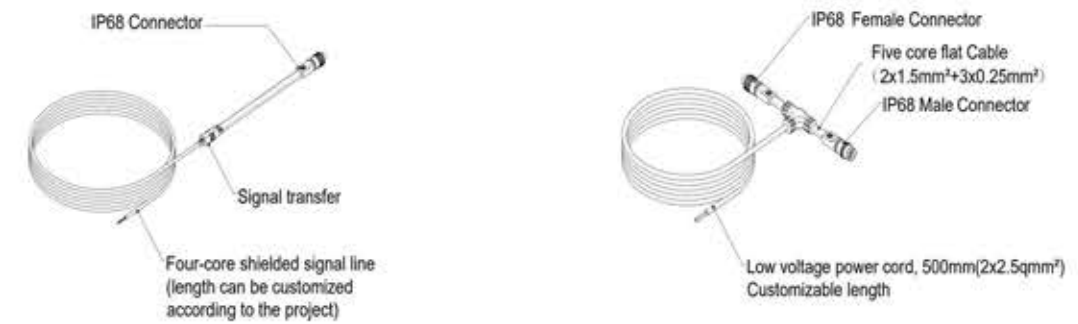

Details:

Notes: All components can be customized.

WARRANTY

3 - 5 YEARS

PRODUCT BENEFITS :

- Variable use at Direct Current and Alternating Current.
- Good all-around Light Emission.
- Ideal for Decorative and Free-burning Applications.
- Long Life Time of up to 30.000 H.