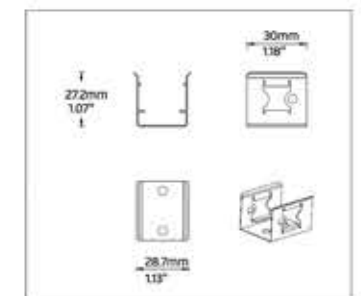

LINEAR PROFILE

FEATURES :

- LED alternative to conventional lamps.
- Contains no mercury or other hazardous Substances.
- No filaments or glass components.
- Full cut-off with no wasted light above the fixture.