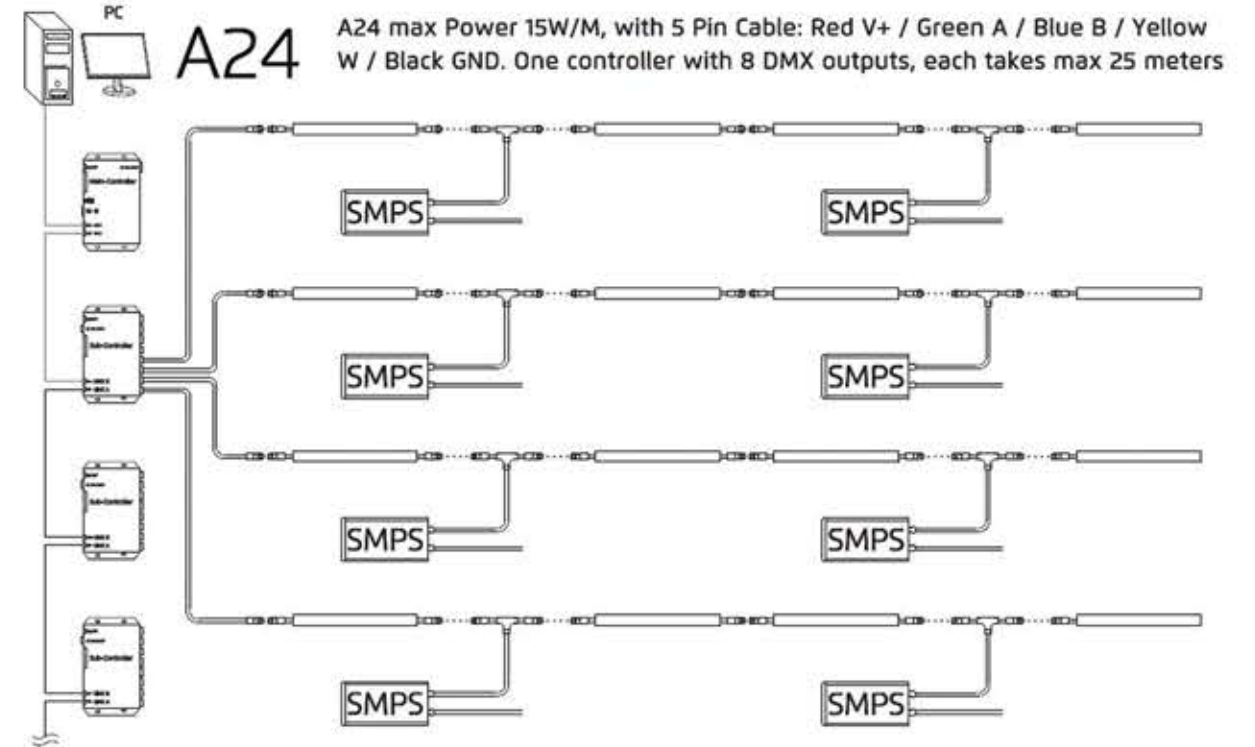

LINEAR PROFILE

DATA SHEET

Male

Female

Notes: All components can be customized.

WARRANTY

3 - 5 YEARS

FEATURES :