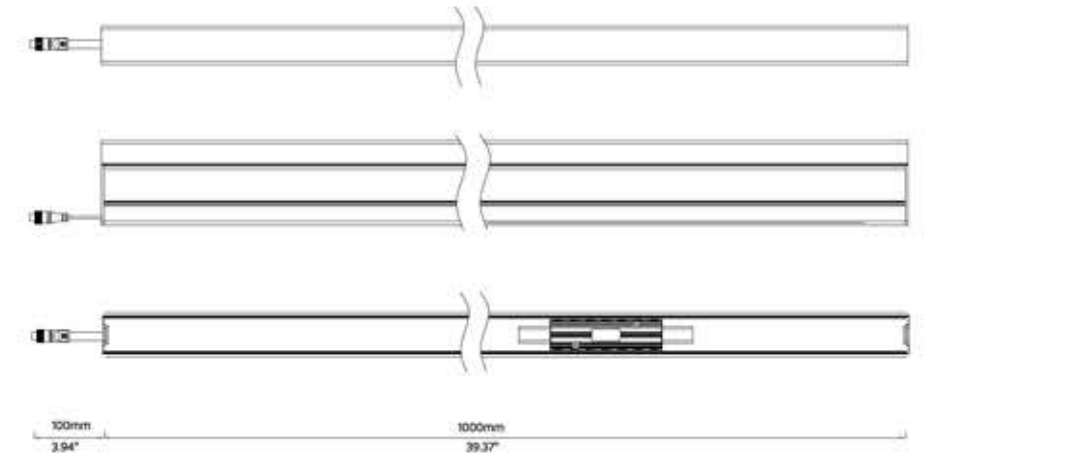

DATA SHEET

Details:

Notes: All components can be customized.

WARRANTY

3 - 5 YEARS

PRODUCT BENEFITS :

- Variable use at Direct Current and Alternating Current.
- Good all-around Light Emission.
- Ideal for Decorative and Free-burning Applications.
- Long Life Time of up to 30.000 H.

LINEAR PROFILE

FEATURES :

- LED alternative to conventional lamps.
- Contains no mercury or other hazardous Substances.
- No filaments or glass components.
- Full cut-off with no wasted light above the fixture.

APPLICATION :

Showrooms \ Universities
Schools \ Offices \ Banks
Factories \ Restaurants