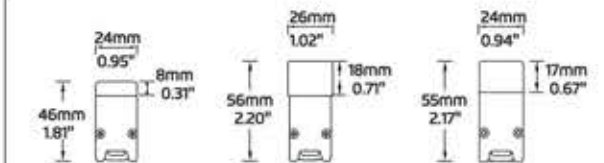

LINEAR PROFILE

DATA SHEET

Male

Female

Notes: All components can be customized.

WARRANTY

3 - 5 YEARS

FEATURES :