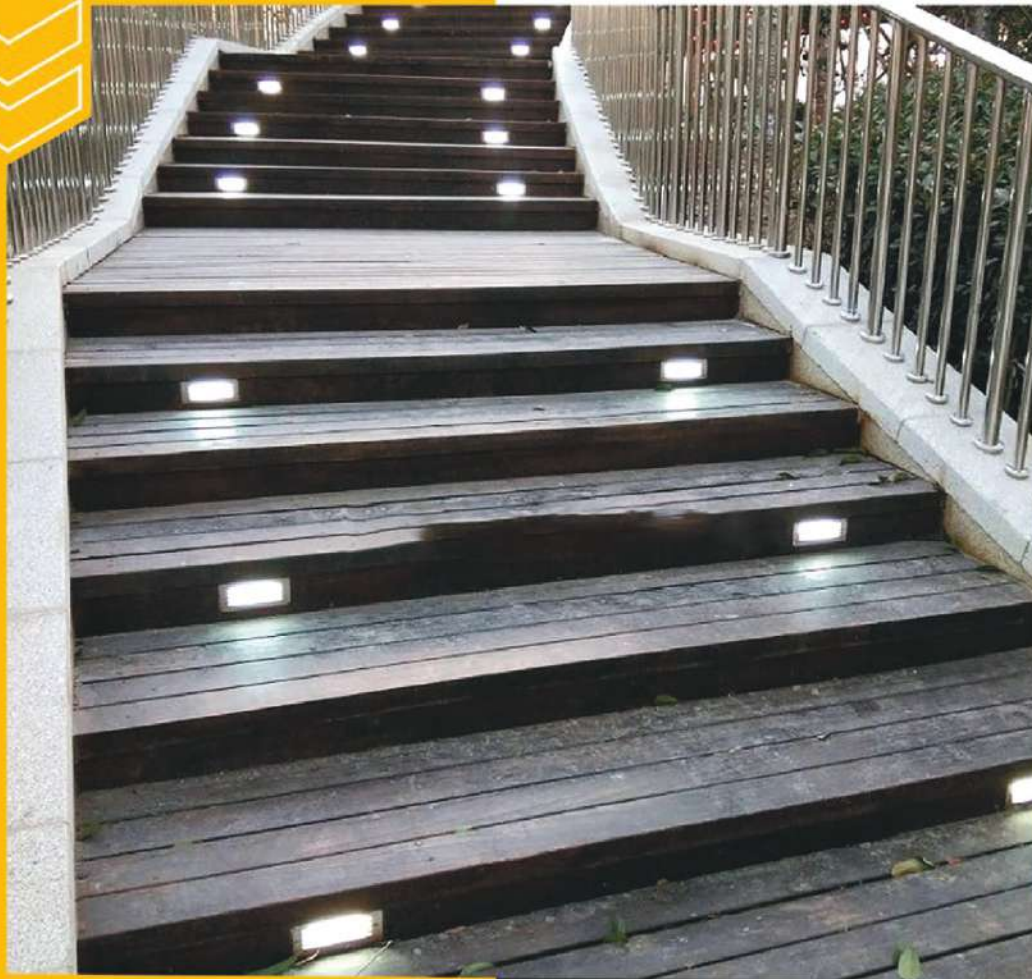

# RECESSED STEP LIGHT

## FEATURES :

- LED alternative to conventional lamps.
- Contains no mercury or other hazardous Substances.
- No filaments or glass components.
- Full cut-off with no wasted light above the fixture.