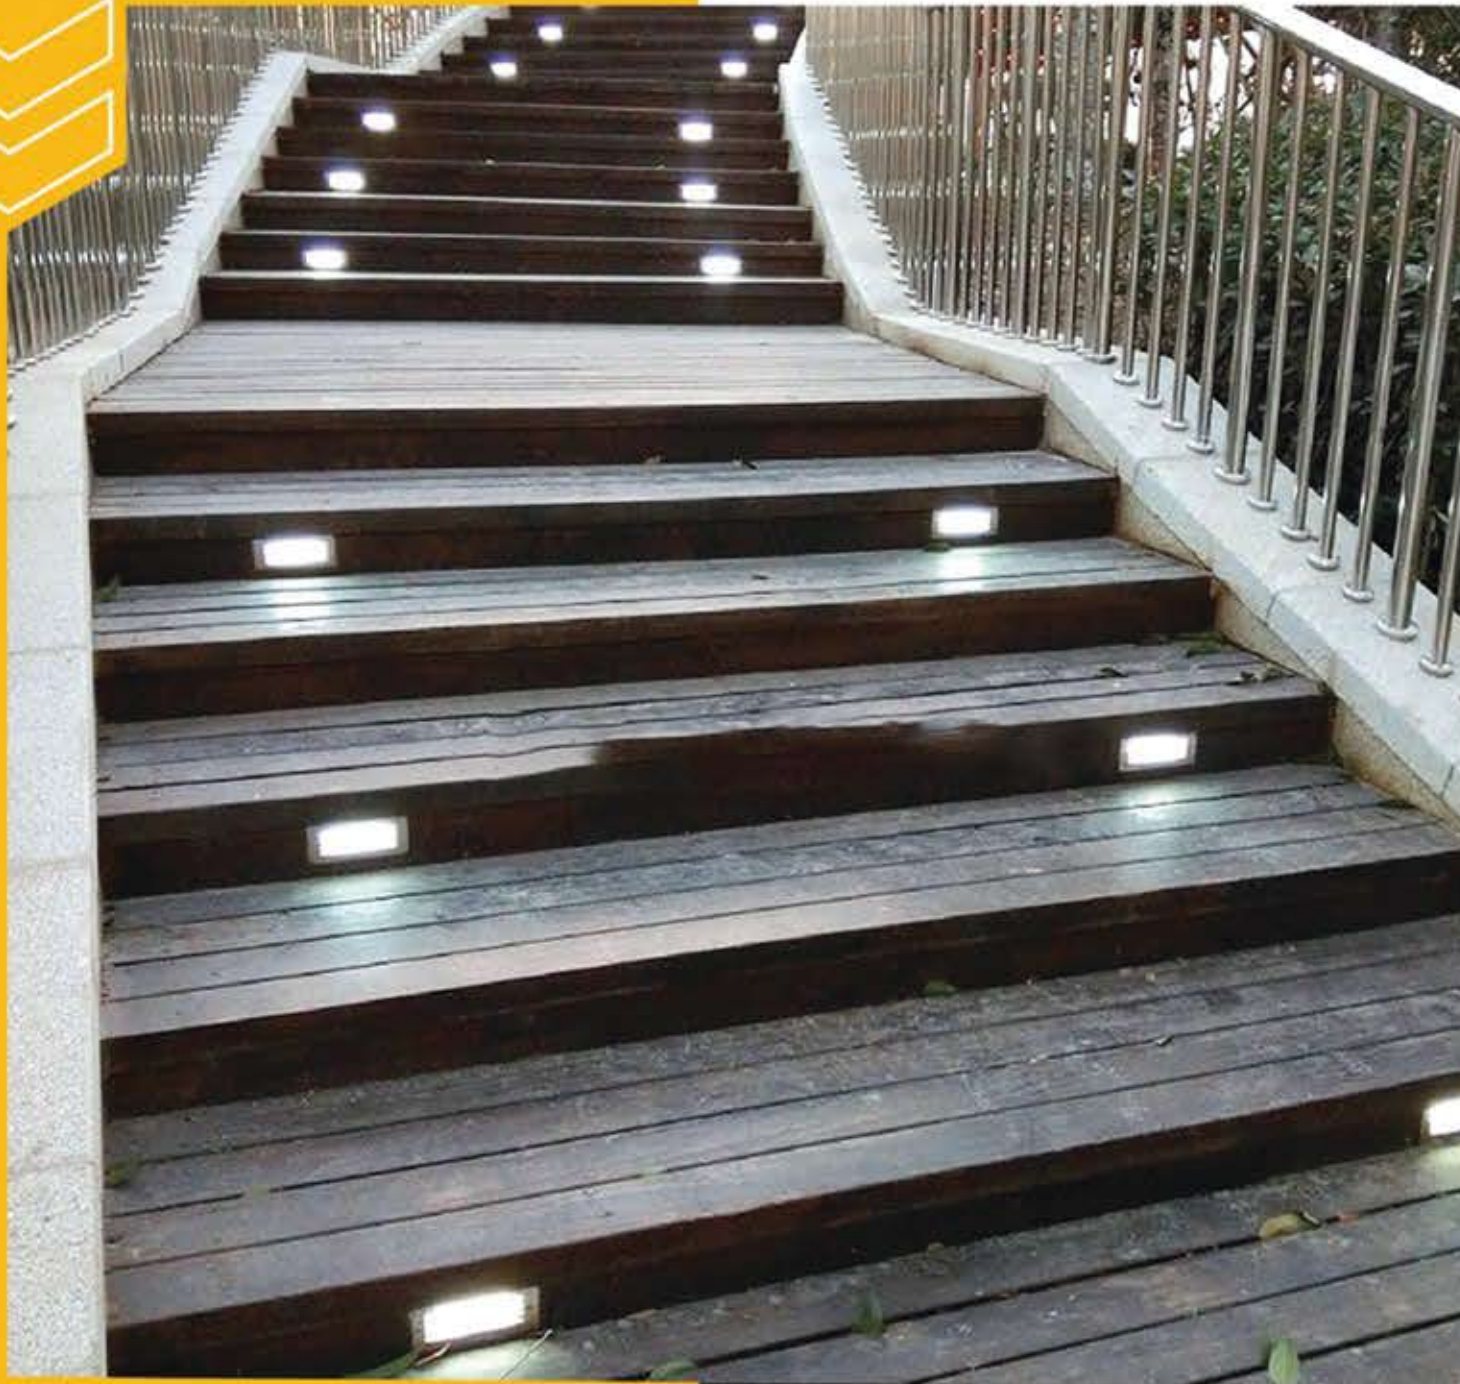

# RECESSED STEP LIGHT

## FEATURES :

- LED alternative to conventional lamps.
- Contains no mercury or other hazardous Substances.
- No filaments or glass components.
- Full cut-off with no wasted light above the fixture.