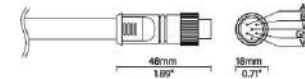

## DATA SHEET

**A24** A24 max Power 15W/M, with 5 Pin Cable: Red V+ / Green A / Blue B / Yellow W / Black GND. One controller with 8 DMX outputs, each takes max 25 meters

Male

Female

**Notes:** All components can be customized.