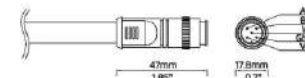

## DATA SHEET

**A24** A24 max Power 15W/M, with 5 Pin Cable: Red V+ / Green A / Blue B / Yellow W / Black GND. One controller with 8 DMX outputs, each takes max 25 meters

Male

Female

**Notes:** All components can be customized.