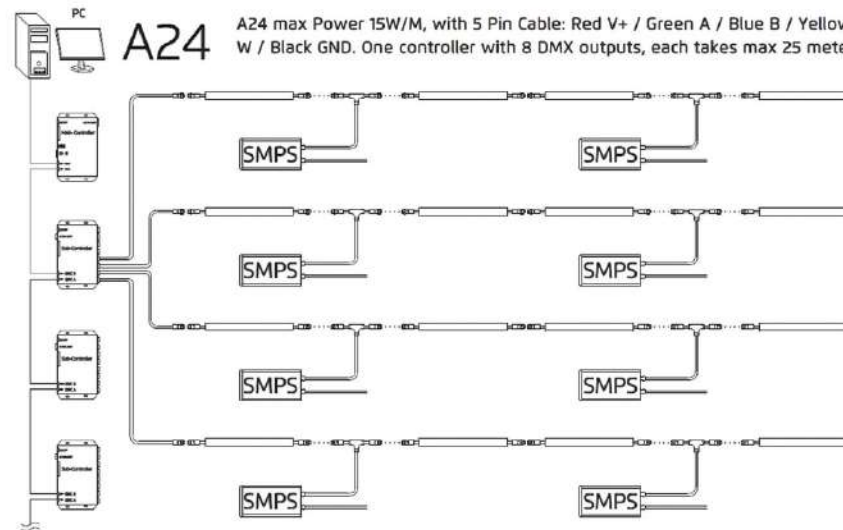

## DATA SHEET

**A24** A24 max Power 15W/M, with 5 Pin Cable: Red V+ / Green A / Blue B / Yellow W / Black GND. One controller with 8 DMX outputs, each takes max 25 meters

Male

Female

**Notes:** All components can be customized.