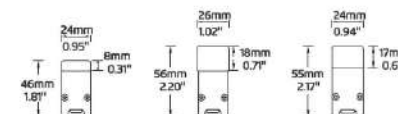

## DATA SHEET

**A24** A24 max Power 15W/M, with 5 Pin Cable: Red V+ / Green A / Blue B / Yellow W / Black GND. One controller with 8 DMX outputs, each takes max 25 meters

Male

Female

**Notes:** All components can be customized.